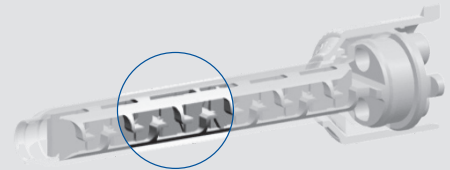

Easier-to-use design and up to 33% reduced material waste!

SuperMixer™
Automix 1:1 Mixing Nozzles

So much shorter!

NEW SuperMixer™ Design

Our new shorter SuperMixer has more mixing surfaces to efficiently blend mixed materials, which greatly improves the quality and texture.

Reduce waste, save time and increase profits for your practice.

SuperMixer™ Mixing Nozzle	Typical Applications	Waste Reduction (avg.)¹	Additional Uses (avg.)²	2016 Billable Fees³	Incremental Profits
● Blue Hub	Temp. Crown & Bridge	27%	12	$139	$1,668
● Yellow Hub	Core Build-up	27%	11	$122	$1,342
● Pink Hub	Retraction	33%	10	n/a	n/a
● Teal Hub	Impression Making	26%	1*	n/a	n/a

Waste reduction results in real profit increases. SuperMixer nozzles enable users to get many more uses of every type of material tested, resulting in significant increases in billable fees and increased profits. Your practice will reduce waste, save time and increase profits with Centrix SuperMixer™ Mixing Nozzles.

Ordering Information

- REF 910628 Yellow hub, 50
- REF 910631 Yellow hub with 18 gauge tip, 50
- REF 910632 Pink hub, 50
- REF 360010 Teal hub, 24
- REF 910626 Blue hub, 50