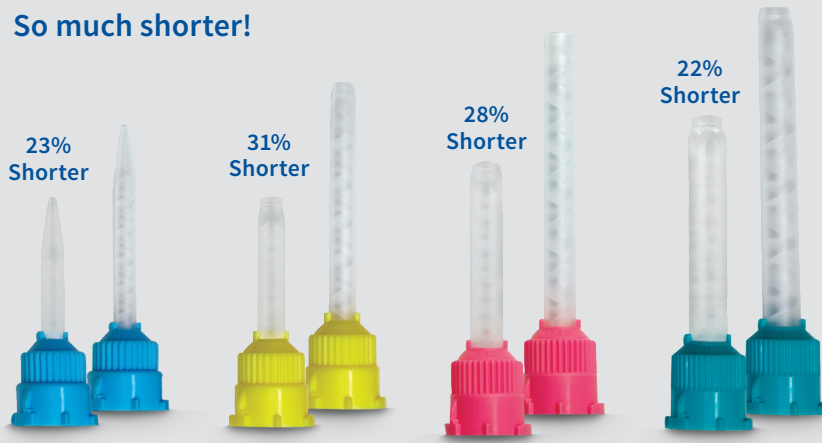

Easier-to-use design and up to 33% reduced material waste!

SuperMixer™
Automix 1:1 Mixing Nozzles

So much shorter!

NEW SuperMixer™ Design

Our new shorter SuperMixer has more mixing surfaces to efficiently blend mixed materials, which greatly improves the quality and texture.

Reduce waste, save time and increase profits for your practice.

SuperMixer™ Mixing Nozzle	Typical Applications	Waste Reduction (avg.)¹	Additional Uses (avg.)²	2016 Billable Fees³	Incremental Profits
● Blue Hub	Temp. Crown & Bridge	27%	12	$139	$1,668
● Yellow Hub	Core Build-up	27%	11	$122	$1,342
● Pink Hub	Retraction	33%	10	n/a	n/a
● Teal Hub	Impression Making	26%	1*	n/a	n/a

Waste reduction results in real profit increases. SuperMixer nozzles enable users to get many more uses of every type of material tested, resulting in significant increases in billable fees and increased profits. Your practice will reduce waste, save time and increase profits with Centrix SuperMixer™ Mixing Nozzles.

Ordering Information

- REF 910628 Yellow hub, 50
- REF 910631 Yellow hub with 18 gauge tip, 50
- REF 910632 Pink hub, 50
- REF 360010 Teal hub, 24
- REF 910626 Blue hub, 50

Suggested Accessories

- REF 360036 50mL 1:1/2:1 Automix Gun, 1
- REF 310156 25mL 1:1/2:1 Automix Gun, 1

Ordering is easy. Call 800.235.5862 or contact your preferred dealer. Visit centrixdental.com for more information.

1. Average waste reduction vs. old-style nozzles, per 50mL cartridge using Centrix restoratives. Results will vary depending on material.

2. Average of a range of additional applicators, per 50mL cartridge

3. 2016 Delta Dental Teamster Dental Fee Schedules

*Dual arch quadrant from 2 cartridges per kit