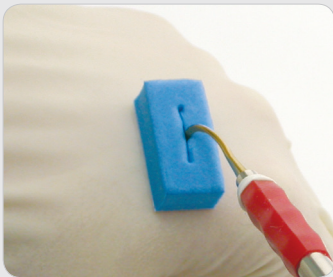

Put an end to composite stickiness, pull-back and unnecessary voids. With LubeCube, simply peel off the adhesive back, stick it to a surface and slide your instrument tip through the slit. The cleaning and lubricating action will allow you to shape with ease. At Centrix, we make dentistry easier.

- Cleans, conditions and lubricates instruments with an unfilled, light-activated, Bis-GMA/UDMA resin monomer
- Lubricant is compatible with all light-activated and dual-cure composites. No alcohol, no solvents.
- Self-adhesive back allows placement anywhere that is convenient
- No-drip dispensing of lubricant micro-coats each instrument
- Sculpt composites faster and easier, with less "pull-back"
- Makes any composite instrument "non-stick"
- Opaque foam cube keeps resin lubricant from polymerizing
- Low cost, single use and disposable
- Smoother, less porous composite surfaces (see illustration on reverse side)

The LubeCube cleans and lubricates your sculpting instrument to make shaping composites faster and easier.

centrix[®]

Making Dentistry Easier.SM

LubeCube Instructions

STEP 1 Peel backing off bottom of LubeCube.

STEP 2 Place and/or stick LubeCube in desired location (back of hand, bib, tray, etc).

STEP 3 Insert tip of composite instrument into slit of LubeCube. Glide tip of composite instrument back and forth in slit to clean and lubricate.