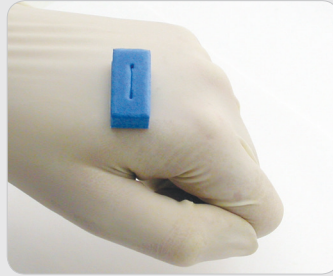

Put an end to composite stickiness, pull-back and unnecessary voids. With LubeCube, simply peel off the adhesive back, stick it to a surface and slide your instrument tip through the slit. The cleaning and lubricating action will allow you to shape with ease. At Centrix, we make dentistry easier.

- Cleans, conditions and lubricates instruments with an unfilled, light-activated, Bis-GMA/UDMA resin monomer
- Lubricant is compatible with all light-activated and dual-cure composites. No alcohol, no solvents.
- Self-adhesive back allows placement anywhere that is convenient
- No-drip dispensing of lubricant micro-coats each instrument
- Sculpt composites faster and easier, with less "pull-back"
- Makes any composite instrument "non-stick"
- Opaque foam cube keeps resin lubricant from polymerizing
- Low cost, single use and disposable
- Smoother, less porous composite surfaces (see illustration on reverse side)

The LubeCube cleans and lubricates your sculpting instrument to make shaping composites faster and easier.

centrix[®]

Making Dentistry Easier.SM

LubeCube Instructions

STEP 1 Peel backing off bottom of LubeCube.

STEP 2 Place and/or stick LubeCube in desired location (back of hand, bib, tray, etc).

STEP 3 Insert tip of composite instrument into slit of LubeCube. Glide tip of composite instrument back and forth in slit to clean and lubricate.