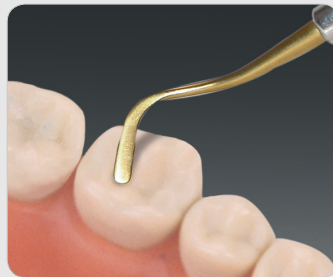

Put an end to composite stickiness, pull-back and unnecessary voids. With LubeCube, simply peel off the adhesive back, stick it to a surface and slide your instrument tip through the slit. The cleaning and lubricating action will allow you to shape with ease. At Centrix, we make dentistry easier.

- Cleans, conditions and lubricates instruments with an unfilled, light-activated, Bis-GMA/UDMA resin monomer
- Lubricant is compatible with all light-activated and dual-cure composites. No alcohol, no solvents.
- Self-adhesive back allows placement anywhere that is convenient
- No-drip dispensing of lubricant micro-coats each instrument
- Sculpt composites faster and easier, with less "pull-back"
- Makes any composite instrument "non-stick"
- Opaque foam cube keeps resin lubricant from polymerizing
- Low cost, single use and disposable
- Smoother, less porous composite surfaces (see illustration on reverse side)

The LubeCube cleans and lubricates your sculpting instrument to make shaping composites faster and easier.

centrix[®]

Making Dentistry Easier.SM

LubeCube Instructions

STEP 1 Peel backing off bottom of LubeCube.

STEP 2 Place and/or stick LubeCube in desired location (back of hand, bib, tray, etc).

STEP 3 Insert tip of composite instrument into slit of LubeCube. Glide tip of composite instrument back and forth in slit to clean and lubricate.