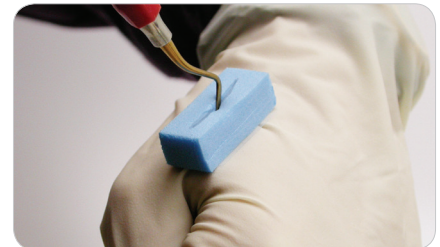

CENTRIX
LubeCube[®]
Composite Instrument Cleaner and Lubricator

**Cleans, conditions
and lubricates instruments.**

Introducing the LubeCube[®]. Clean and lubricate your sculpting instrument by simply running it through the slit on top.

Put an end to composite stickiness, pull-back and unnecessary voids. With LubeCube, simply peel off the adhesive back, stick it to a surface and slide your instrument tip through the slit. The cleaning and lubricating action will allow you to shape with ease. At Centrix, we make dentistry easier.

- Cleans, conditions and lubricates instruments with an unfilled, light-activated, Bis-GMA/UDMA resin monomer
- Lubricant is compatible with all light-activated and dual-cure composites. No alcohol, no solvents.
- Self-adhesive back allows placement anywhere that is convenient
- No-drip dispensing of lubricant micro-coats each instrument
- Sculpt composites faster and easier, with less "pull-back"
- Makes any composite instrument "non-stick"
- Opaque foam cube keeps resin lubricant from polymerizing
- Low cost, single use and disposable
- Smoother, less porous composite surfaces (see illustration on reverse side)

The LubeCube cleans and lubricates your sculpting instrument to make shaping composites faster and easier.

centrix[®]

Making Dentistry Easier.SM

LubeCube Instructions

STEP 1 Peel backing off bottom of LubeCube.