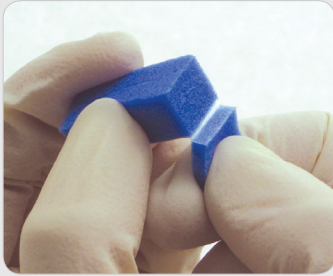

Put an end to composite stickiness, pull-back and unnecessary voids. With LubeCube, simply peel off the adhesive back, stick it to a surface and slide your instrument tip through the slit. The cleaning and lubricating action will allow you to shape with ease. At Centrix, we make dentistry easier.

- Cleans, conditions and lubricates instruments with an unfilled, light-activated, Bis-GMA/UDMA resin monomer
- Lubricant is compatible with all light-activated and dual-cure composites. No alcohol, no solvents.
- Self-adhesive back allows placement anywhere that is convenient
- No-drip dispensing of lubricant micro-coats each instrument
- Sculpt composites faster and easier, with less "pull-back"
- Makes any composite instrument "non-stick"
- Opaque foam cube keeps resin lubricant from polymerizing
- Low cost, single use and disposable
- Smoother, less porous composite surfaces (see illustration on reverse side)

The LubeCube cleans and lubricates your sculpting instrument to make shaping composites faster and easier.

centrix[®]

Making Dentistry Easier.SM

LubeCube Instructions

STEP 1 Peel backing off bottom of LubeCube.

STEP 2 Place and/or stick LubeCube in desired location (back of hand, bib, tray, etc).

STEP 3 Insert tip of composite instrument into slit of LubeCube. Glide tip of composite instrument back and forth in slit to clean and lubricate.